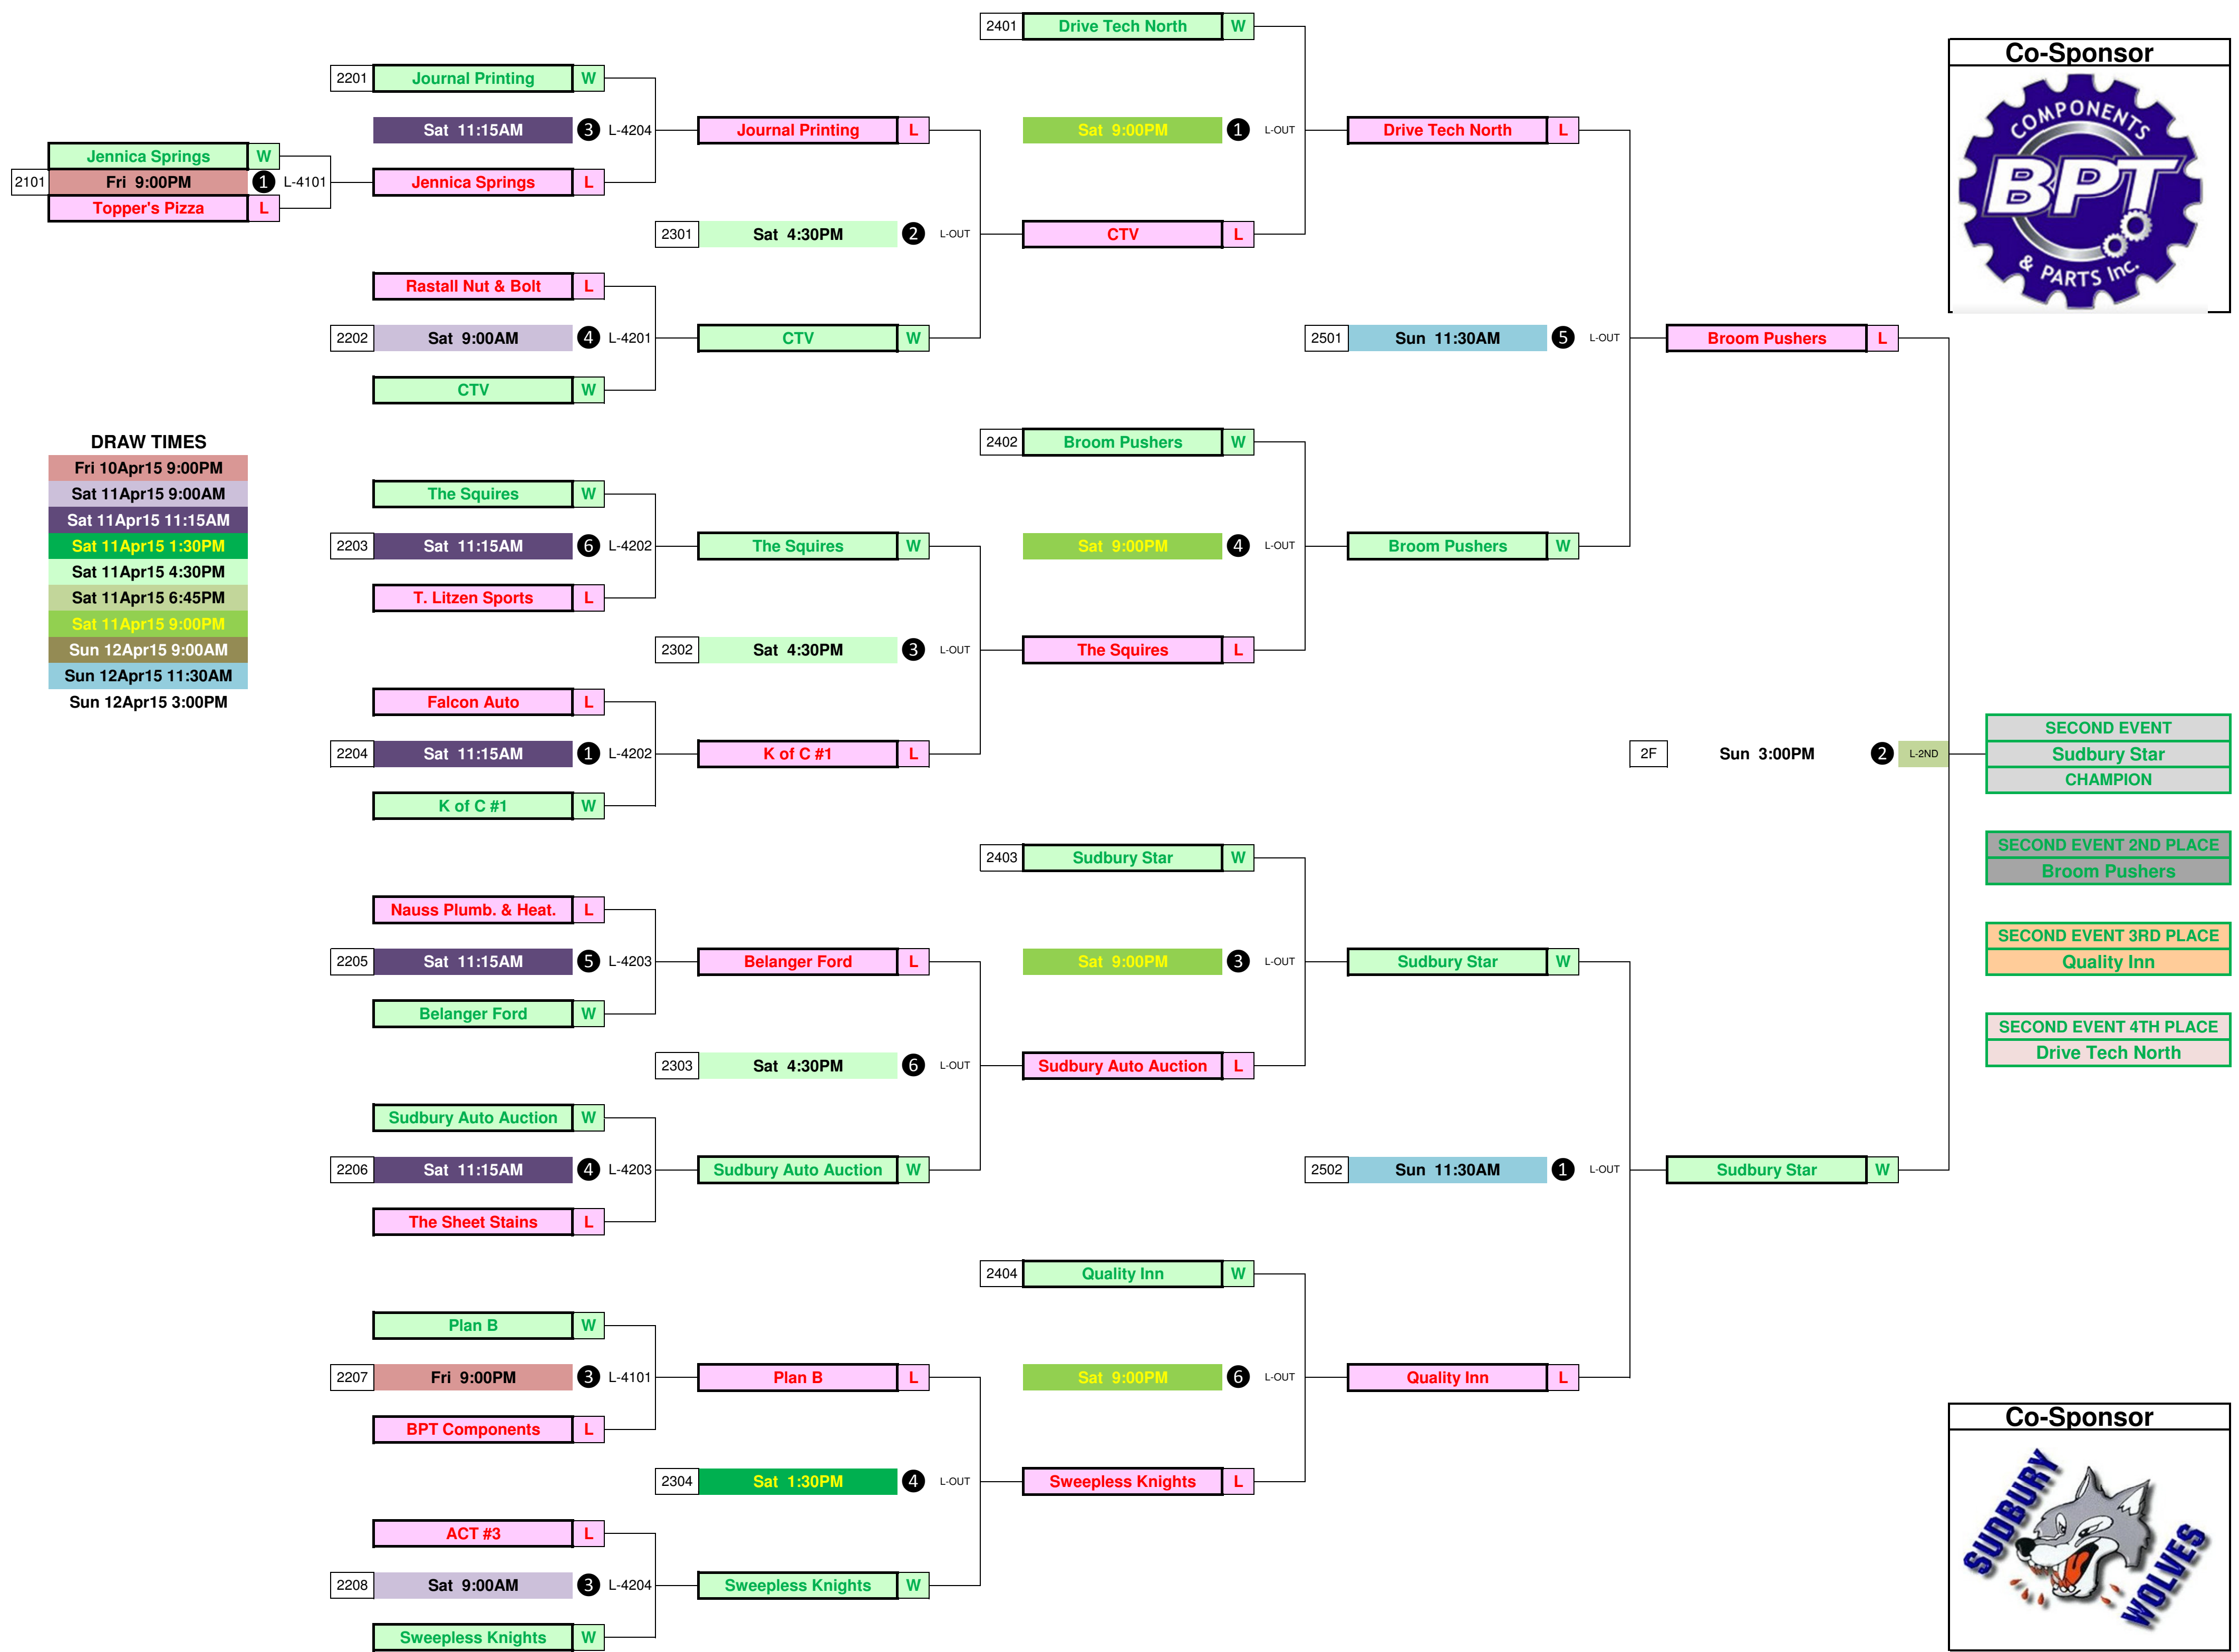

FIRST EVENT

HOT SHOTS SUNDAY AT 2:00 PM

- DRAW TIMES**
- Wed 08Apr15 7:30PM
 - Thu 09Apr15 7:30PM
 - Fri 10Apr15 5:30PM
 - Fri 10Apr15 9:00PM
 - Sat 11Apr15 9:00AM
 - Sat 11Apr15 11:15AM
 - Sat 11Apr15 1:30PM
 - Sat 11Apr15 4:30PM
 - Sat 11Apr15 6:45PM
 - Sat 11Apr15 9:00PM
 - Sun 12Apr15 9:00AM
 - Sun 12Apr15 11:30AM
 - Sun 12Apr15 3:00PM

1F Sun 3:00PM 4 L-2ND

- FIRST EVENT CHAMPION
KPMG
- FIRST EVENT 2ND PLACE
Rustlers
- FIRST EVENT 3RD PLACE
Softub
- FIRST EVENT 4TH PLACE
Barrydowne Paint

Sponsored by

SECOND EVENT

**HOT SHOTS
SUNDAY AT 2:00 PM**

CONSOLATION EVENTS

FIRST CONSOLATION - THIRD EVENT A

SECOND CONSOLATION - THIRD EVENT B