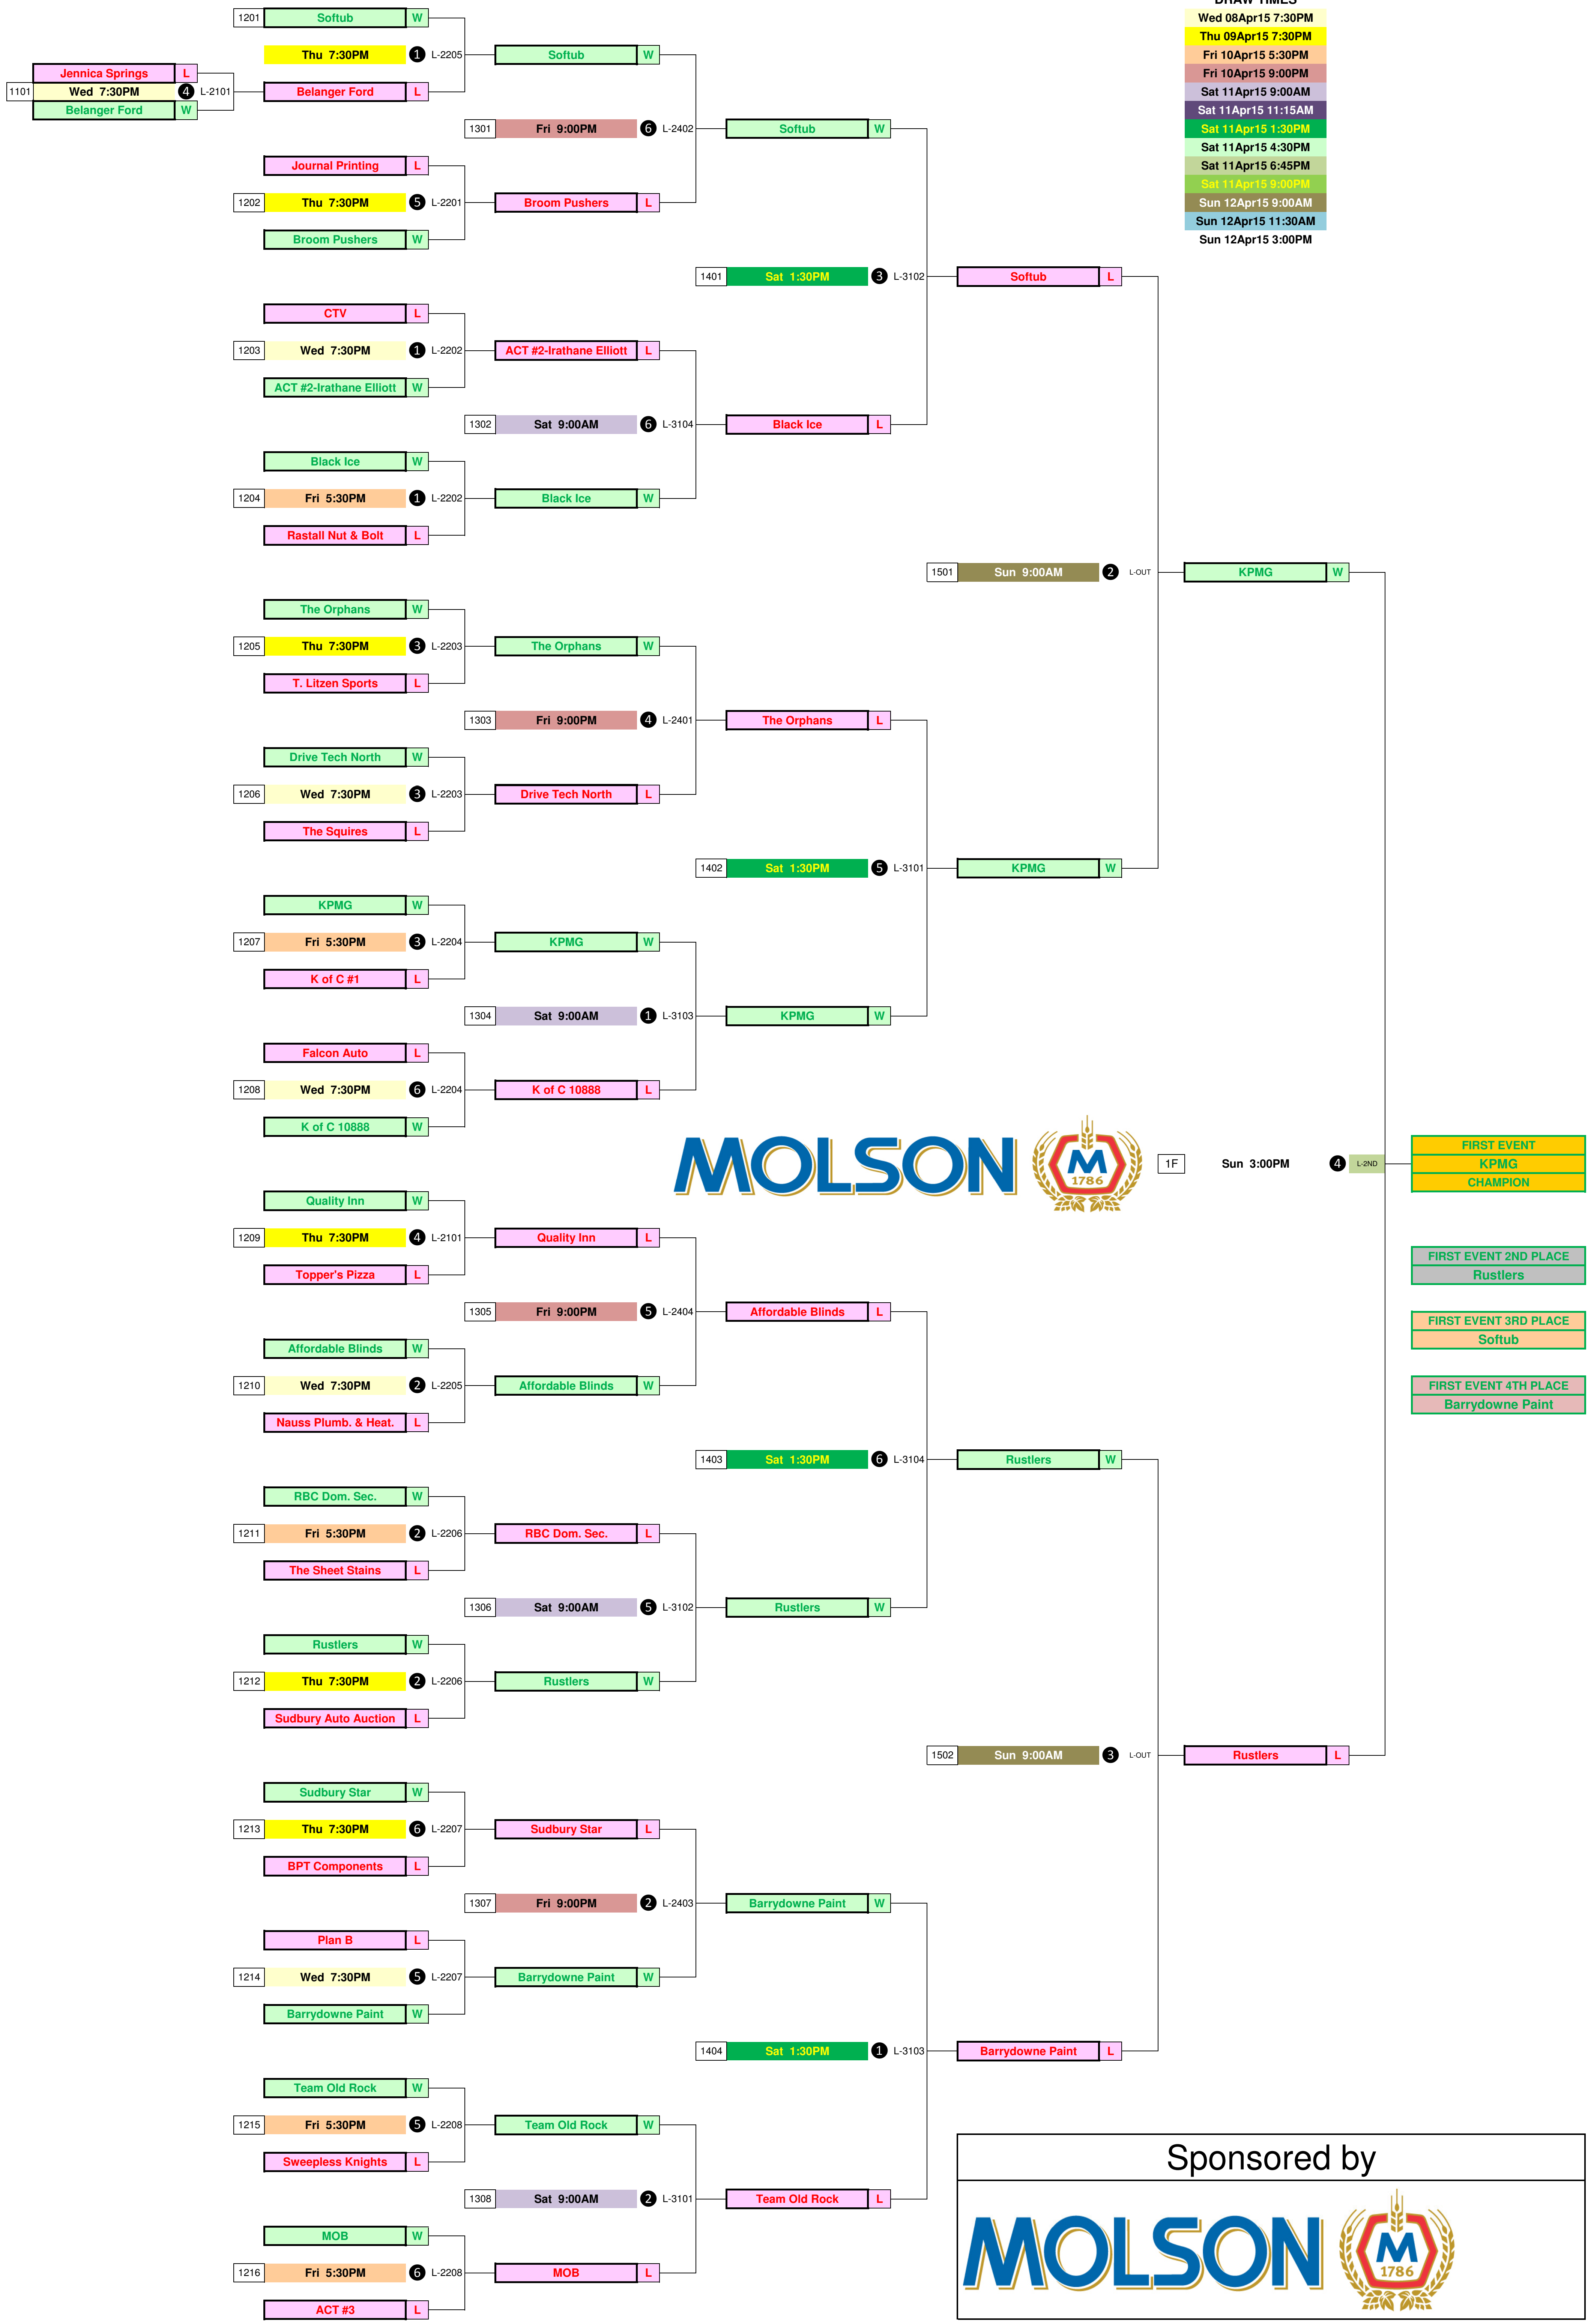

FIRST EVENT

HOT SHOTS SUNDAY AT 2:00 PM

- DRAW TIMES**
- Wed 08Apr15 7:30PM
 - Thu 09Apr15 7:30PM
 - Fri 10Apr15 5:30PM
 - Fri 10Apr15 9:00PM
 - Sat 11Apr15 9:00AM
 - Sat 11Apr15 11:15AM
 - Sat 11Apr15 1:30PM
 - Sat 11Apr15 4:30PM
 - Sat 11Apr15 6:45PM
 - Sat 11Apr15 9:00PM
 - Sun 12Apr15 9:00AM
 - Sun 12Apr15 11:30AM
 - Sun 12Apr15 3:00PM

1F Sun 3:00PM 4 L-2ND

- FIRST EVENT CHAMPION
KPMG
- FIRST EVENT 2ND PLACE
Rustlers
- FIRST EVENT 3RD PLACE
Softub
- FIRST EVENT 4TH PLACE
Barrydowne Paint

Sponsored by

SECOND EVENT

**HOT SHOTS
SUNDAY AT 2:00 PM**

CONSOLATION EVENTS

FIRST CONSOLATION - THIRD EVENT A

SECOND CONSOLATION - THIRD EVENT B