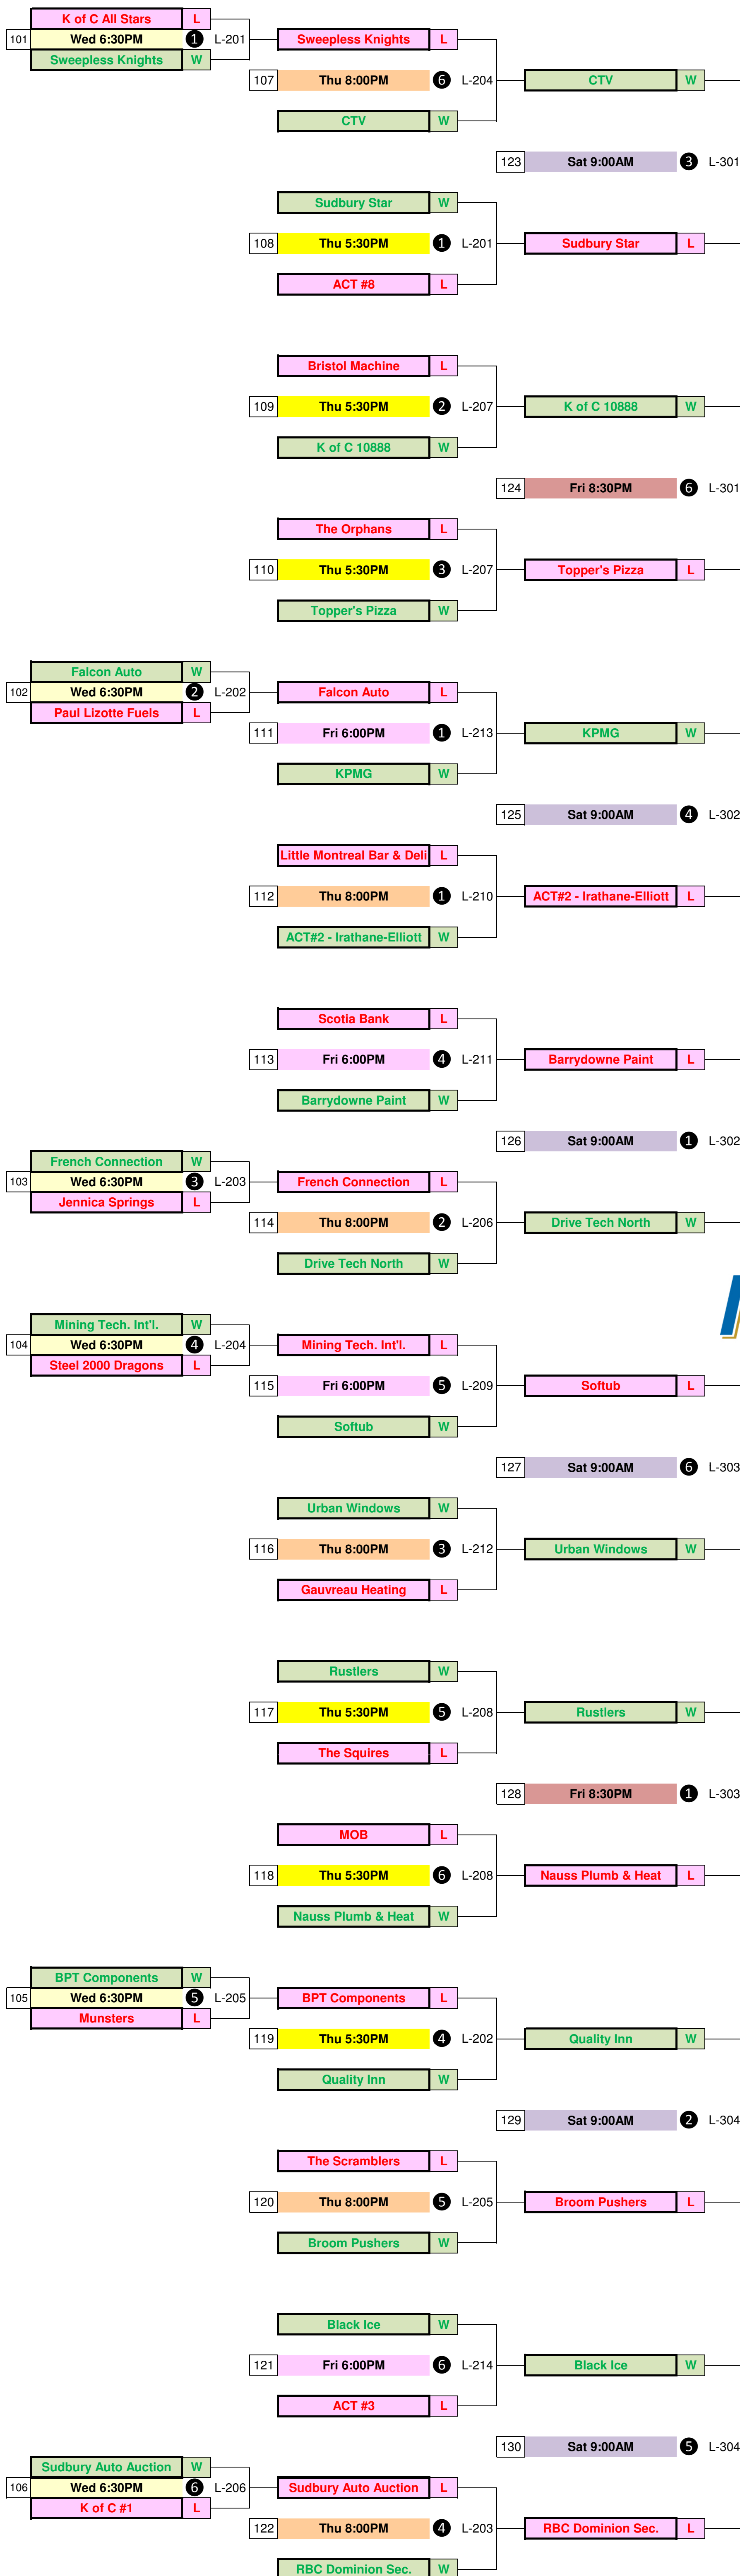

FIRST EVENT

HOT SHOTS - SUNDAY AT 2:00 PM

- DRAW TIMES**
- Wed, 03Apr13 6:30PM
 - Thu, 04Apr13 5:30PM
 - Thu, 04Apr13 8:00PM
 - Fri, 05Apr13 6:00PM
 - Fri, 05Apr13 8:30PM
 - Sat, 06Apr13 9:00AM
 - Sat, 06Apr13 11:00AM
 - Sat, 06Apr13 1:00PM
 - Sat, 06Apr13 4:00PM
 - Sat, 06Apr13 6:00PM
 - Sat, 06Apr13 8:00PM
 - Sun, 07Apr13 9:00AM
 - Sun, 07Apr13 11:30AM
 - Sun, 07Apr13 3:00PM

137 Sun 3:00PM 4 L-2ND

FIRST EVENT
KPMG
CHAMPION

Sponsored by